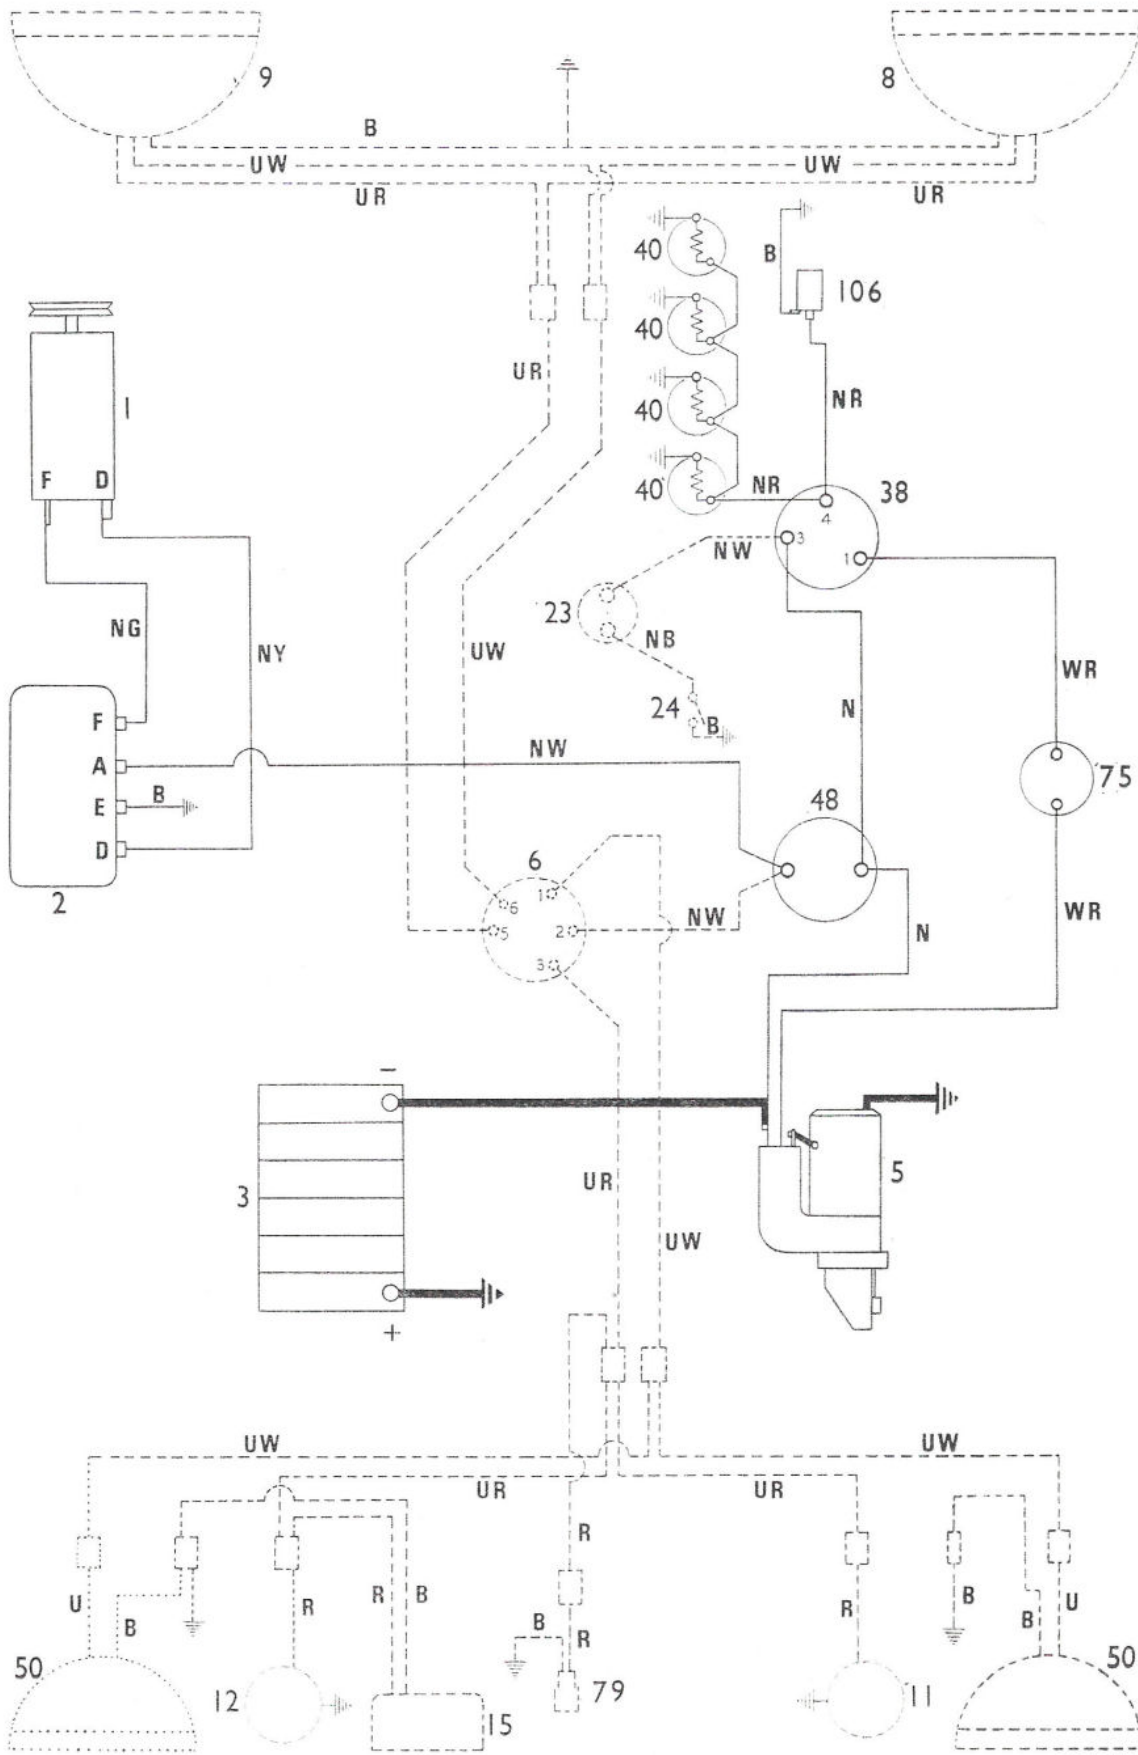

Nuffield Mini Tractor - Diesel - Electrical Wiring Diagram

THE WIRING DIAGRAM

B6407W

KEY TO WIRING DIAGRAM - NUFFIELD MINI DIESEL TRACTOR

<i>No.</i>	<i>Description</i>	<i>No.</i>	<i>Description</i>
1.	Dynamo	23.	Horn
2.	Control box	24.	Horn push
3.	Battery	38.	Starter plug / switch
5.	Starter motor	40.	Heater plugs
6.	Lighting switch	48.	Ammeter
8.	Right-hand headlamp	50.	Plough lamp
9.	Left-hand headlamp	75.	Safety start switch
11.	Right-hand tail and pilot lamp	79.	Trailer socket
12.	Left-hand tail and pilot lamp	106.	Heater plug warning light
15.	Number plate illumination lamp		

CABLE COLOUR CODE

B.	Black	G.	Green	Y.	Yellow
U.	Blue	R.	Red		
N.	Brown	W.	White		

Where a cable has two colour code letters the first denotes the main colour and the second denotes the tracer colour