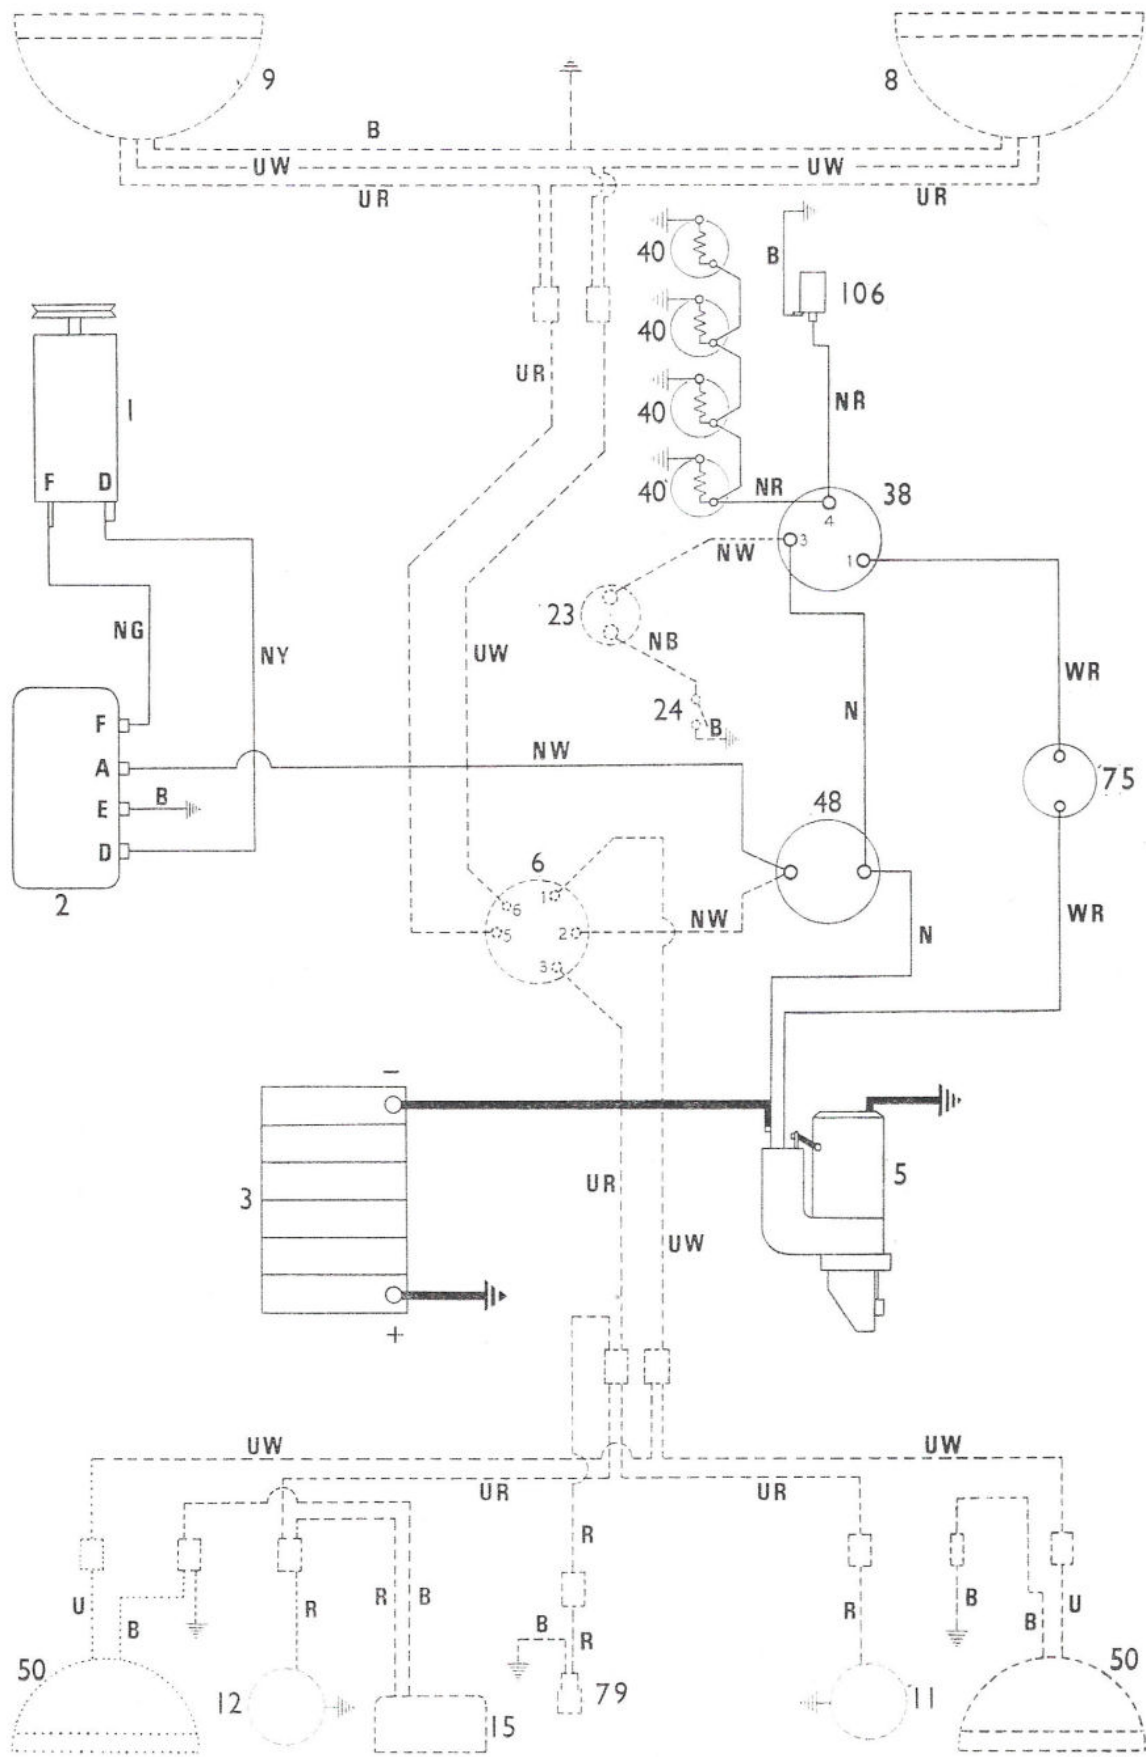

Nuffield Mini Tractor - Diesel - Electrical Wiring Diagram

THE WIRING DIAGRAM

B6407W

KEY TO WIRING DIAGRAM - NUFFIELD MINI DIESEL TRACTOR

<i>No.</i>	<i>Description</i>	<i>No.</i>	<i>Description</i>
1.	Dynamo	23.	Horn
2.	Control box	24.	Horn push
3.	Battery	38.	Starter plug / switch
5.	Starter motor	40.	Heater plugs
6.	Lighting switch	48.	Ammeter
8.	Right-hand headlamp	50.	Plough lamp
9.	Left-hand headlamp	75.	Safety start switch
11.	Right-hand tail and pilot lamp	79.	Trailer socket
12.	Left-hand tail and pilot lamp	106.	Heater plug warning light
15.	Number plate illumination lamp		

CABLE COLOUR CODE

B.	Black	G.	Green	Y.	Yellow
U.	Blue	R.	Red		
N.	Brown	W.	White		

Where a cable has two colour code letters the first denotes the main colour and the second denotes the tracer colour