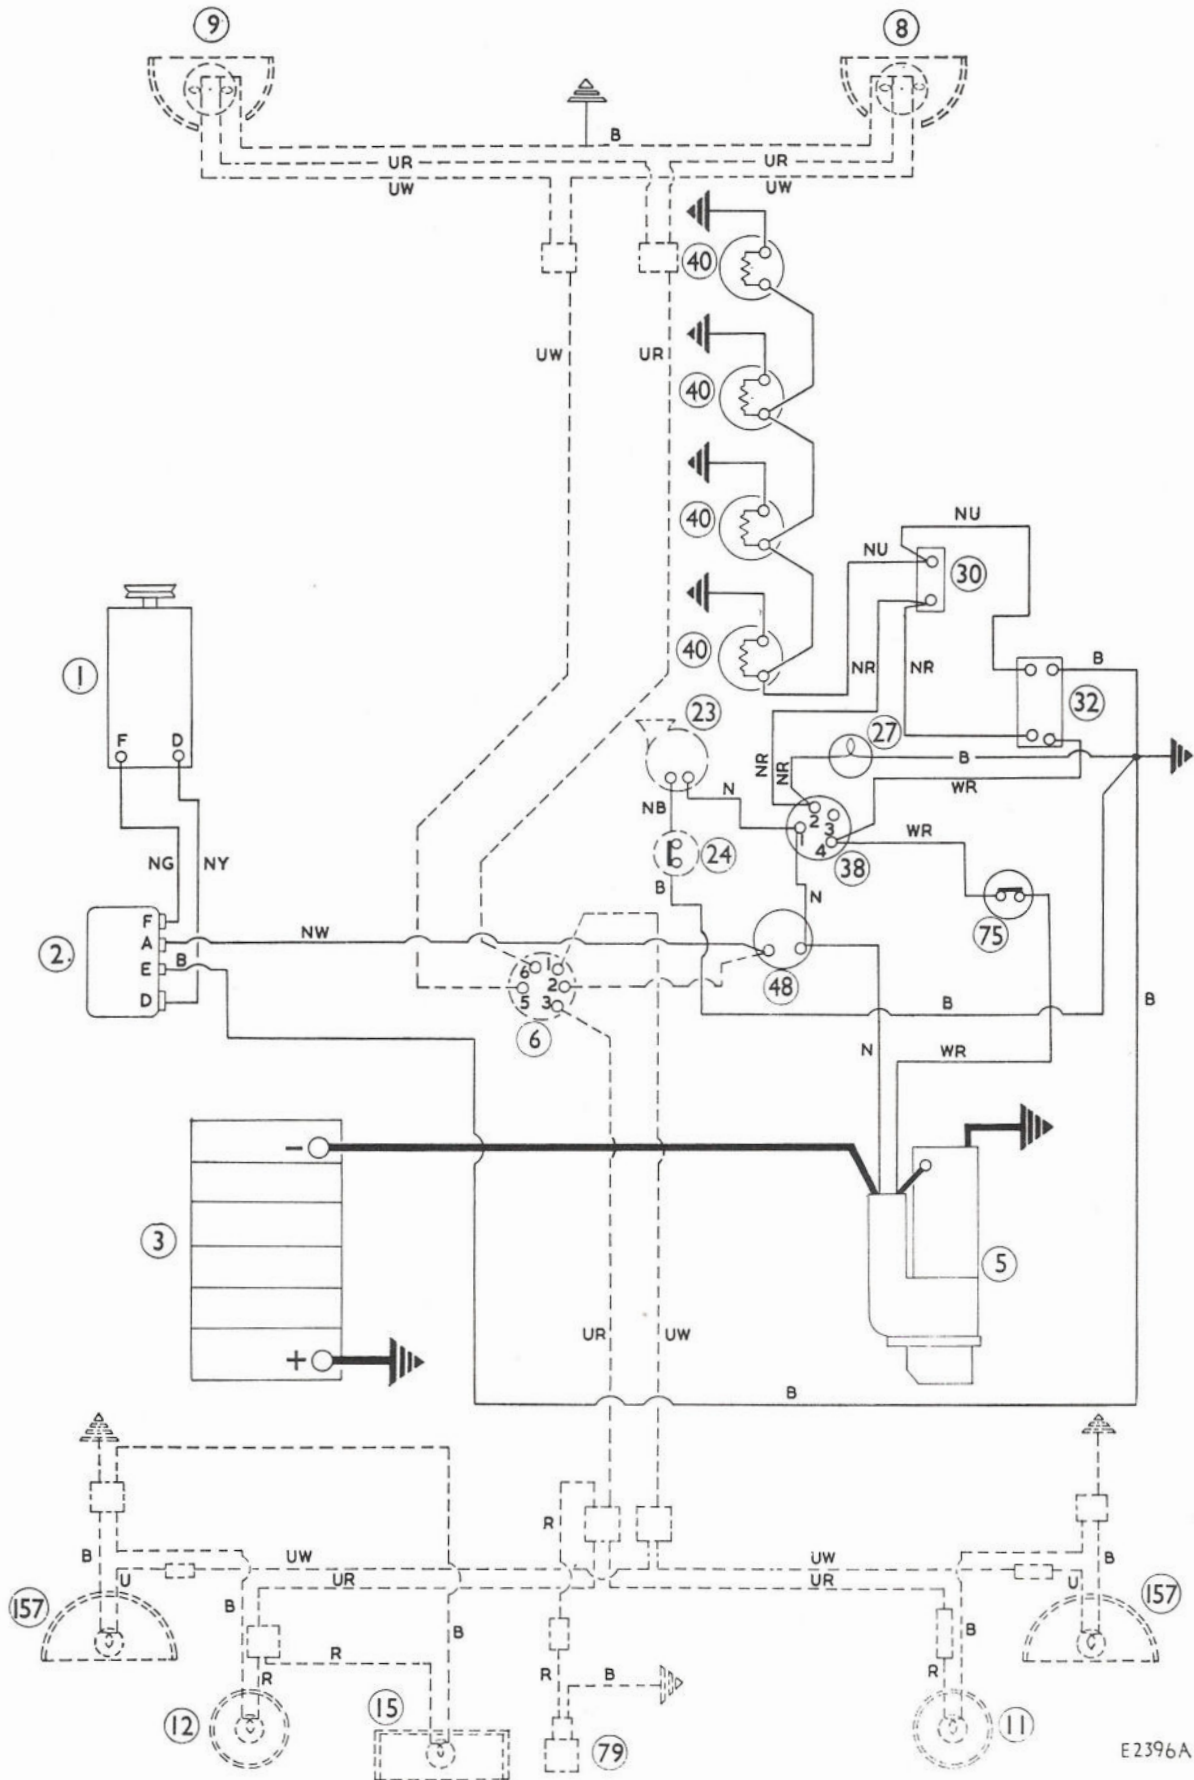

Leyland 154 Diesel Tractor - Electrical Wiring Diagram

WIRING DIAGRAM (DIESEL MODELS)

E2396A

KEY TO WIRING DIAGRAM - (DIESEL MODELS)

<i>No.</i>	<i>Description</i>	<i>No.</i>	<i>Description</i>
1.	Dynamo	23.	Horn
2.	Control box	24.	Horn push
3.	Battery	27.	Heater plug warning light
5.	Starter motor	30.	Ballast resistor
6.	Lighting switch	32.	Heater plug relay
8.	Right-hand headlamp	40.	Heater plugs
9.	Left-hand headlamp	48.	Ammeter
11.	Right-hand side and tail lamp	75.	Safety start switch
12.	Left-hand side and tail lamp	79.	Trailer socket and plug
15.	Number plate illumination lamp	157.	Plough lamp

CABLE COLOUR CODE

B.	Black	G.	Green	Y.	Yellow
U.	Blue	R.	Red		
N.	Brown	W.	White		

Where a cable has two colour code letters the first denotes the main colour and the second denotes the tracer colour